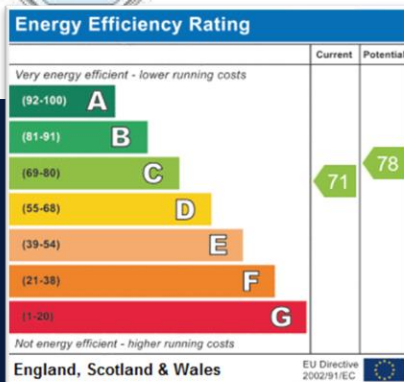

RICHMOND BRIDGE
RESIDENTIAL

Broad Street
Teddington
£1,595.00

60A BROAD STREET TEDDINGTON TW11 8QY
 APPROX. 69.3 SQ. METRES (746.1 SQ. FEET)

FIRST FLOOR
 APPROX. 59.1 SQ. METRES (635.8 SQ. FEET)

TO BOOK A VIEWING: