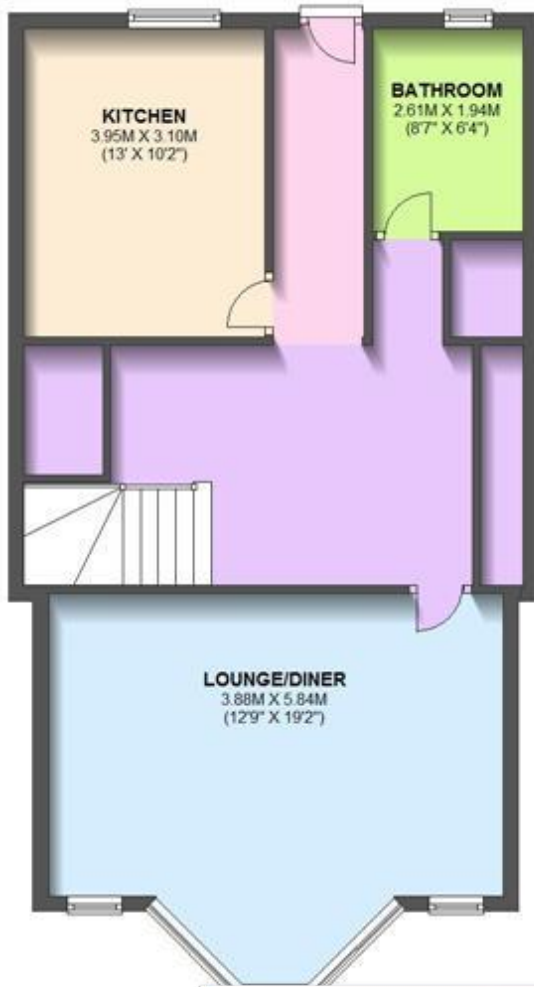

RICHMOND BRIDGE
RESIDENTIAL

Broad Street
Teddington
£1,595.00

60A BROAD STREET TEDDINGTON TW11 8QY
 APPROX. 69.3 SQ. METRES (746.1 SQ. FEET)

FIRST FLOOR
 APPROX. 59.1 SQ. METRES (635.8 SQ. FEET)

TO BOOK A VIEWING: