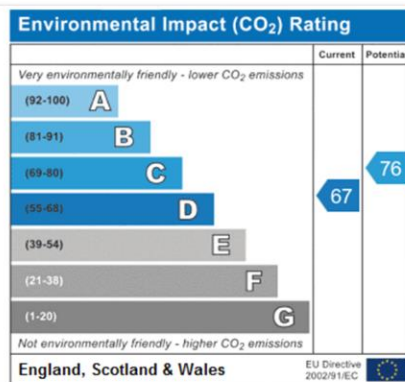

RICHMOND BRIDGE
RESIDENTIAL

Broad Street
Teddington
£1,595.00

60A BROAD STREET TEDDINGTON TW11 8QY
 APPROX. 69.3 SQ. METRES (746.1 SQ. FEET)

FIRST FLOOR
 APPROX. 59.1 SQ. METRES (635.8 SQ. FEET)

TO BOOK A VIEWING: