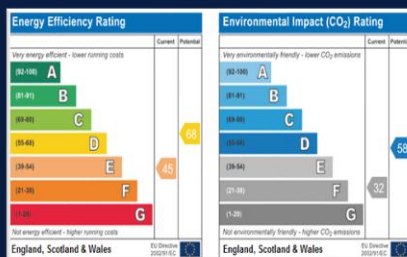

- *Excellent decorative order*
- *Wood flooring to main rooms*
- *4 bedrooms*
- *2 bathrooms*
- *Spacious modern kitchen/diner*
- *Reception room with period features*
- *Communal Garden*

TO BOOK A VIEWING: