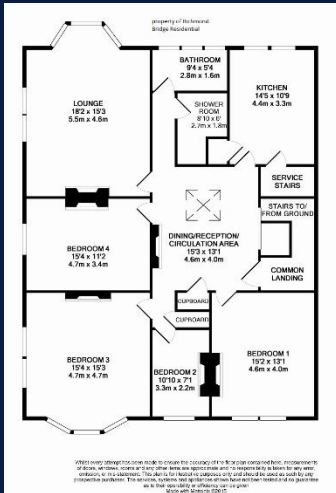

RICHMOND BRIDGE
RESIDENTIAL

Balmoral Mansions

East Twickenham

£3,495.00

PROPERTY DETAILS

A spacious and exceptionally well presented top (second) floor mansion style apartment, located by Richmond Bridge with 4 bedrooms and 2 bathrooms and benefits from wood flooring to all main rooms.

- *Excellent decorative order*
- *Wood flooring to main rooms*
- *4 bedrooms*
- *2 bathrooms*
- *Spacious modern kitchen/diner*
- *Reception room with period features*
- *Communal Garden*

TO BOOK A VIEWING: